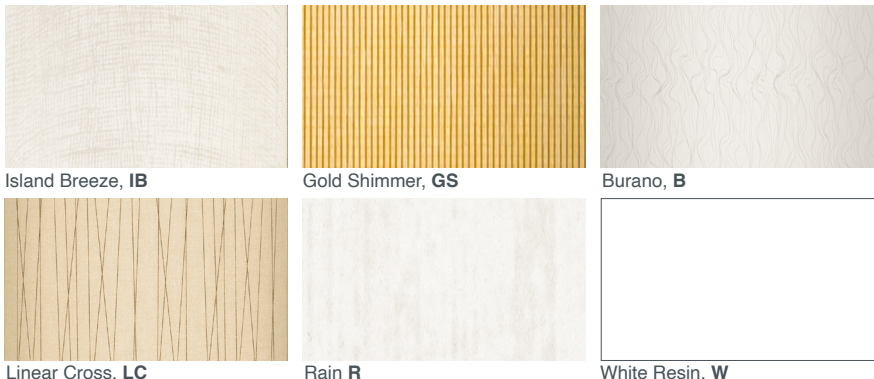

## Metal Trim Powder Coat Trim Options

Enviro Satin Nickel, **ESN**

Enviro Oil-Rubbed Bronze, **EOB**

White, **WHT**

## Vandal Resistant, Architectural Resin Shade Options

Island Breeze, **IB**

Gold Shimmer, **GS**

Burano, **B**

Faux Alabaster, **FA**

Autumn, **A**

Linear Cross, **LC**

Rain **R**