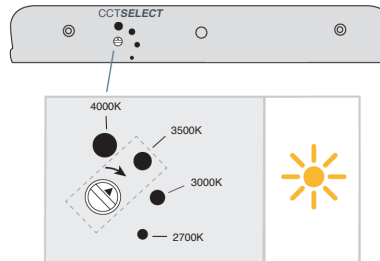

CCTSELECT

CCTSELECT control panel on the end cap of ALVA luminaires:

Setting CCTSELECT Levels

ALVA luminaires come set at your call out in your order. If CCT is not indicated, your module will be set at 3000K by default.

Remote Dimming Option, 0 - 10V (100 - 10%)

0-10V dimming may be used with compatible dimmer controls

Please refer to ALVALIGHT.COM for a listing of compatible dimmers