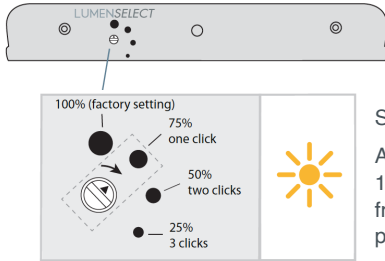

PRISCILLA

ULTRA LOW PROJECTION LED SURFACE MOUNTED LUMINAIRES
FOR BEHAVIORAL HEALTH APPLICATIONS

alva

LUMENSELECT™

LUMENSELECT™, a dimming control panel on all ALVA luminaires, allows you to customize light output to create the desired atmosphere and to limit the consumption of electricity. The LUMENSELECT™ rotary switch should be turned gently clockwise with a small flathead screwdriver with a 1/8" or 3mm wide tip, one click at a time from factory setting to get desired output level.

LUMENSELECT™ control panel on the end cap of ALVA luminaires:

Setting LUMENSELECT™ Levels

ALVA luminaires come factory set at 100% light output. You may choose from four output settings, typically performed at the time of installation:

- 100% light output & energy consumption
- 75% light output & energy consumption
- 50% light output & energy consumption
- 25% light output & energy consumption