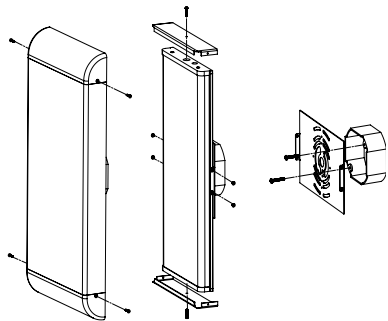

PRISCILLA

ULTRA LOW PROJECTION LED SURFACE MOUNTED LUMINAIRES
FOR BEHAVIORAL HEALTH APPLICATIONS

alva

PROJECT:
SPEC TYPE:
NOTES:

Resin Shade

19"