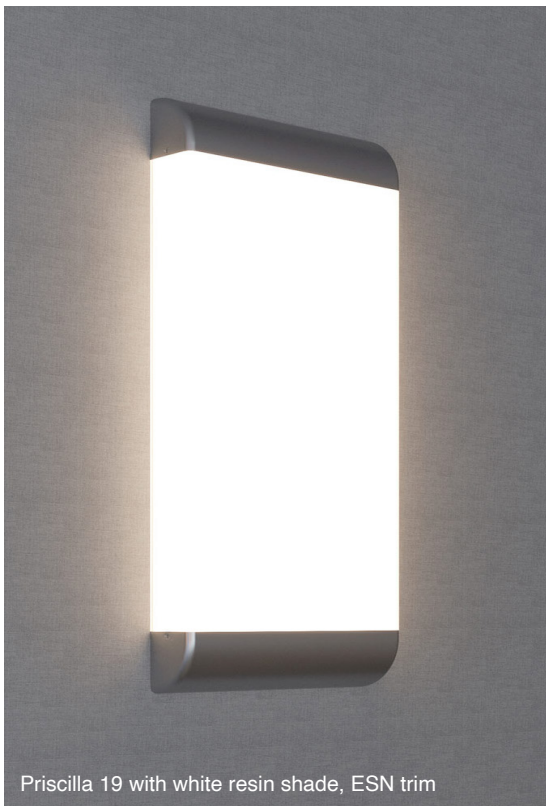

APPLICATIONS	Behavioral Health, Healthcare, Anti-Ligature Applications, Corporate, Retail, Hospitality
SIZES	19" L x 8.5" W x 1.75" D, 5 lbs (approved by Behavior Health) 35" L x 8.5" W x 1.75" D, 10 lbs
WEIGHT	- Priscilla-19, 5.1 pounds - Priscilla-35, 10.2 pounds
MOUNTING	- J-Box 3.0 or 4.0 at center or end of fixture - Can be mounted horizontally or vertically
TWO DIMMING METHODS INCLUDED	- LUMENSELECT® 4-level light output dial (100%, 75%, 50%, 25%) 0-10V Dimming (100-10%)
SPECIFICATIONS	- High efficiency, fully integrated proprietary LED Module - IK10 UL Certified (protected against 20 joules of impact) - Title 24 JA8 Certified - ADA Compliant - Color Temperature Select (CCT), Integrated four CCT select (2700K, 3000K, 3500K, 4000K). OPTIONAL (specify) 1.75" projection - ETL Dry Listed 120-277V Input - L90 - 100,000+ hours. 10 years / 24/7 - Optional tamper resistant mounting screws 10 Year Limited Warranty (excludes shade)
LAMPING	2700K, 3000K, 3500K, 4000K CCT 90 CRI (minimum) 75W+ equivalent, 19" - 15W 150W+ equivalent, 35" - 29W 19" - 525+ lumens delivered with pattern resin shade. 700+ lumens delivered with white resin shade 35" - 1050+ lumens delivered with pattern resin shade. 1400+ lumens delivered with white resin shade
CONSTRUCTION	- Shade: Durable ARCHITECTURAL RESIN by ALVA - Trim: Architectural grade metal finish. Optional Antimicrobial Finish (must specify)