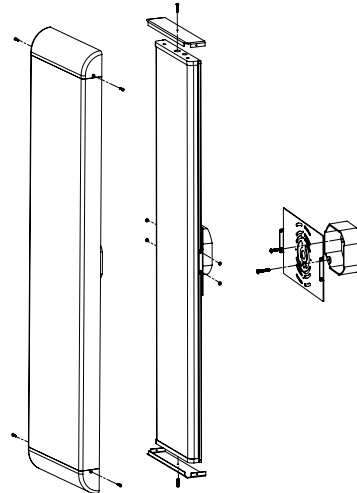

## Resin Shade

19"

35"

Before installing this light fixture, Please Be Aware of the Following Disclaimers: Installation of these or any other products will NOT eliminate all risks of suicide or injury. ALVA LIGHT does not guarantee or assume any responsibility whatsoever for the performance of any product.